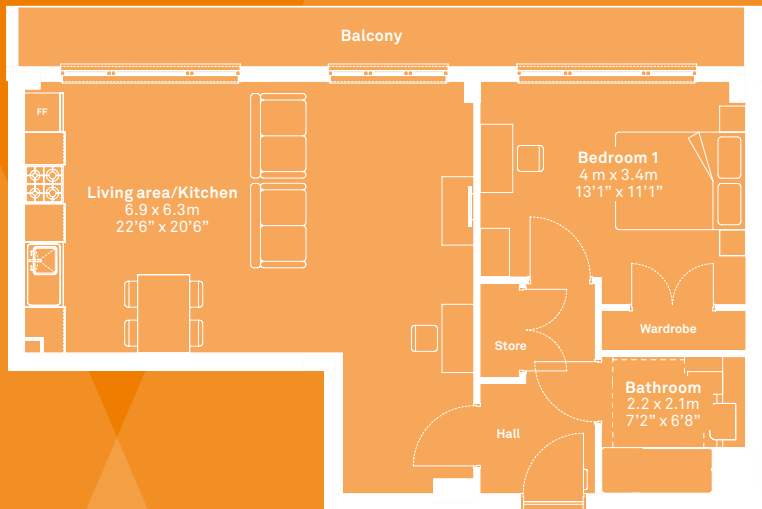

VIVE

living

1 Bedroom Apartment

Total area: 59.6 sqm/641 sqft

VIVE
living

Type 15

- Super spacious 1 bedroom apartment
- Underfloor heating throughout
- Floor to ceiling glazing leading to full width balcony
- Built-in storage
- Excelsior white gloss kitchen – integrated BOSCH appliances
- Karndean oak flooring in living areas; soft carpets in the bedrooms
- Roca bathrooms and Hansgrohe taps as standard (we have high standards)