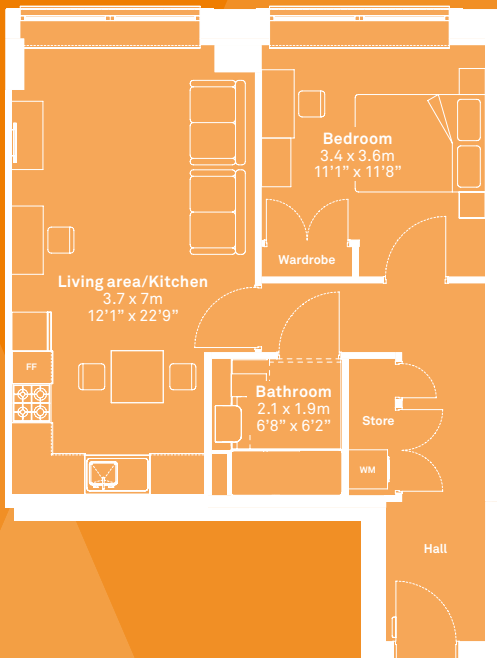

# VIVE

living

Computer Generated Image

# 1 Bedroom Apartment

Total area: 54.8 sqm/590 sqft

**VIVE**  
living

- Super spacious 1 bedroom apartment
- Underfloor heating throughout
- Excelsior white gloss kitchen – integrated BOSCH appliances

- Karndean oak flooring in living areas; soft carpets in the bedrooms
- Roca bathrooms and Hansgrohe taps as standard (we have high standards)
- Built-in storage